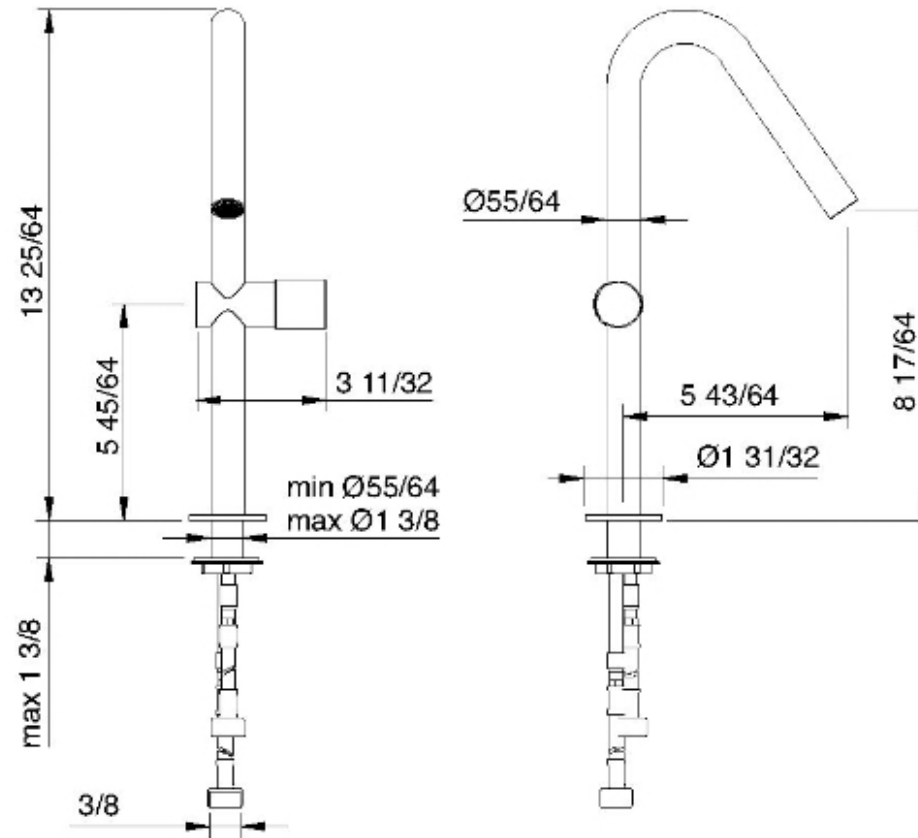

1127

Miscelatore monocomando lavabo 160

FINITURE:

INOX SATINATO

RUBINETTERIE
treemme
instruments for water