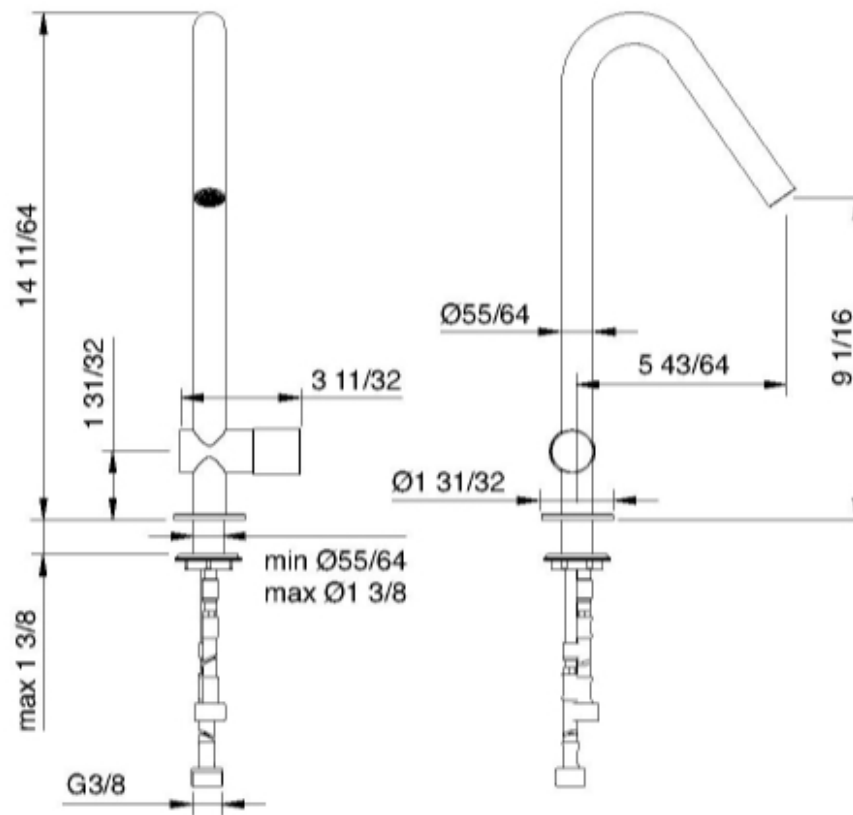

# 1134

Single stream mode bar & kitchen faucet with one handle

FINITURE:

INOX SATINATO

RUBINETTERIE  
**treemme**  
*instruments for water*