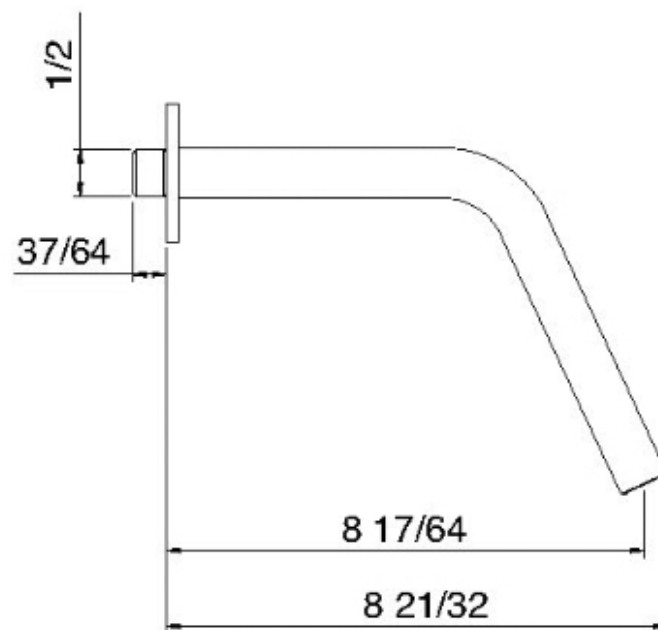

1161

Bocca a muro 210

FINITURE:

INOX SATINATO

tree^{RUBINETTERIE}**emme**
instruments for water