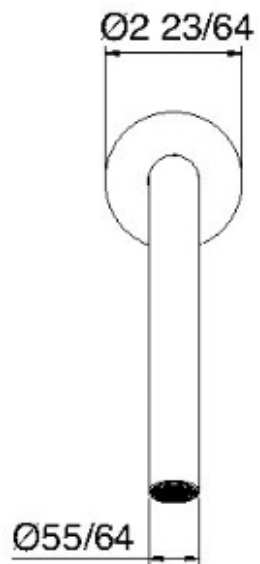

1161

Bocca a muro 210

FINITURE:

INOX SATINATO

tree^{RUBINETTERIE}**emme**
instruments for water