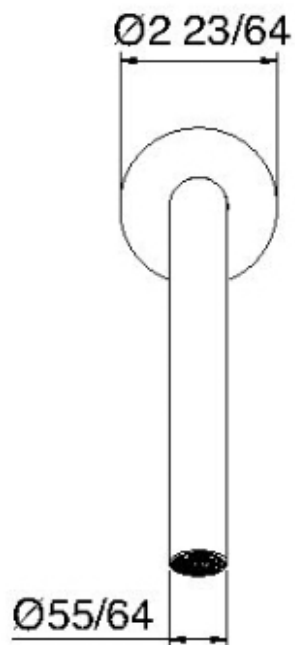

# 1163

Bocca a muro 170

FINITURE:

INOX SATINATO

**treemme** RUBINETTERIE  
*instruments for water*