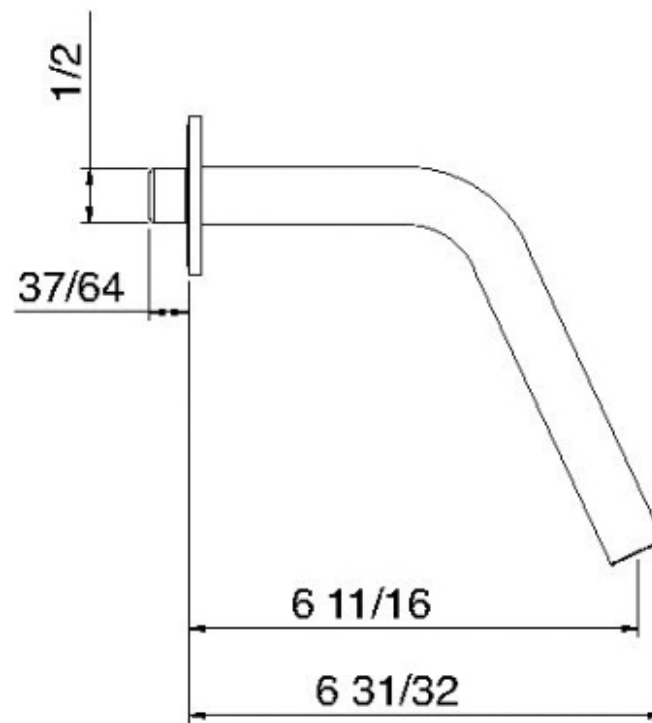

# 1163

Bocca a muro 170

FINITURE:

INOX SATINATO

**treemme** RUBINETTERIE  
*instruments for water*