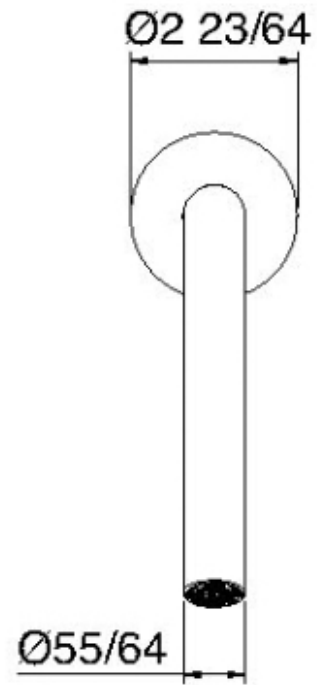

# 1163HF

Bocca a muro per vasca 170

FINITURE:

INOX SATINATO

**tree**<sup>RUBINETTERIE</sup>**mme**  
*instruments for water*