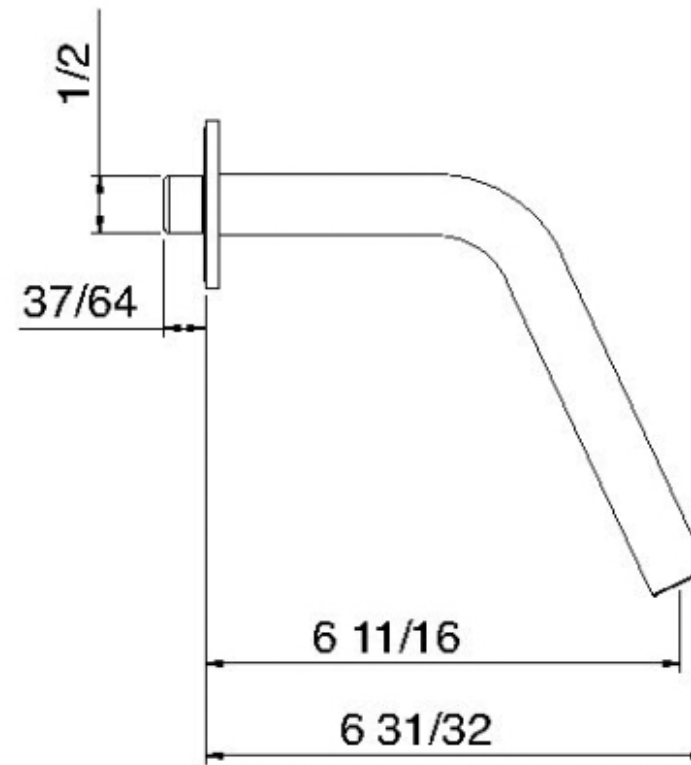

# 1163HF

Bocca a muro per vasca 170

FINITURE:

INOX SATINATO

**tree**<sup>RUBINETTERIE</sup>**mme**  
*instruments for water*