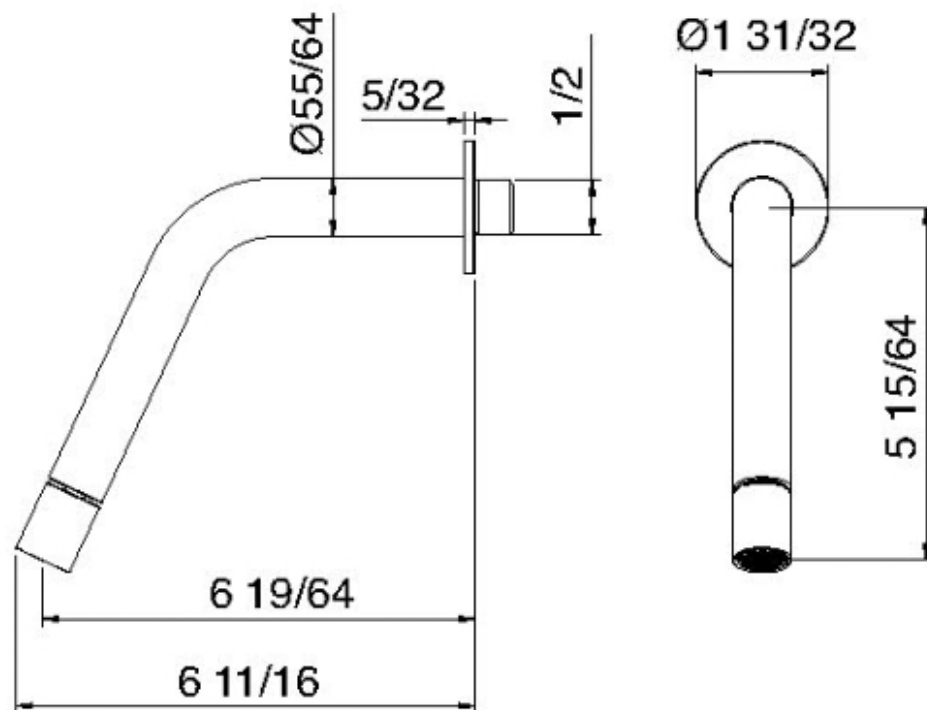

1179

Bocca a muro bidet

FINITURE:

INOX SATINATO

tree^{RUBINETTERIE}**emme**
instruments for water