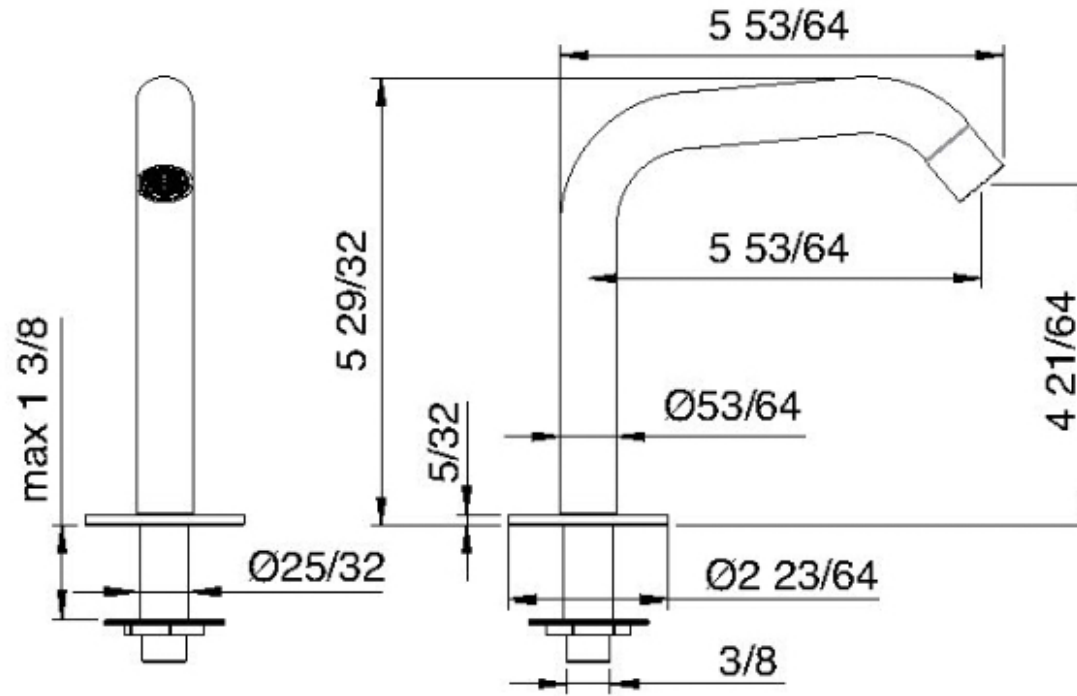

# 1310\_\_10

Bocca lavabo da piano 110

FINITURE:

INOX SATINATO

**treeemme** RUBINETTERIE  
*instruments for water*