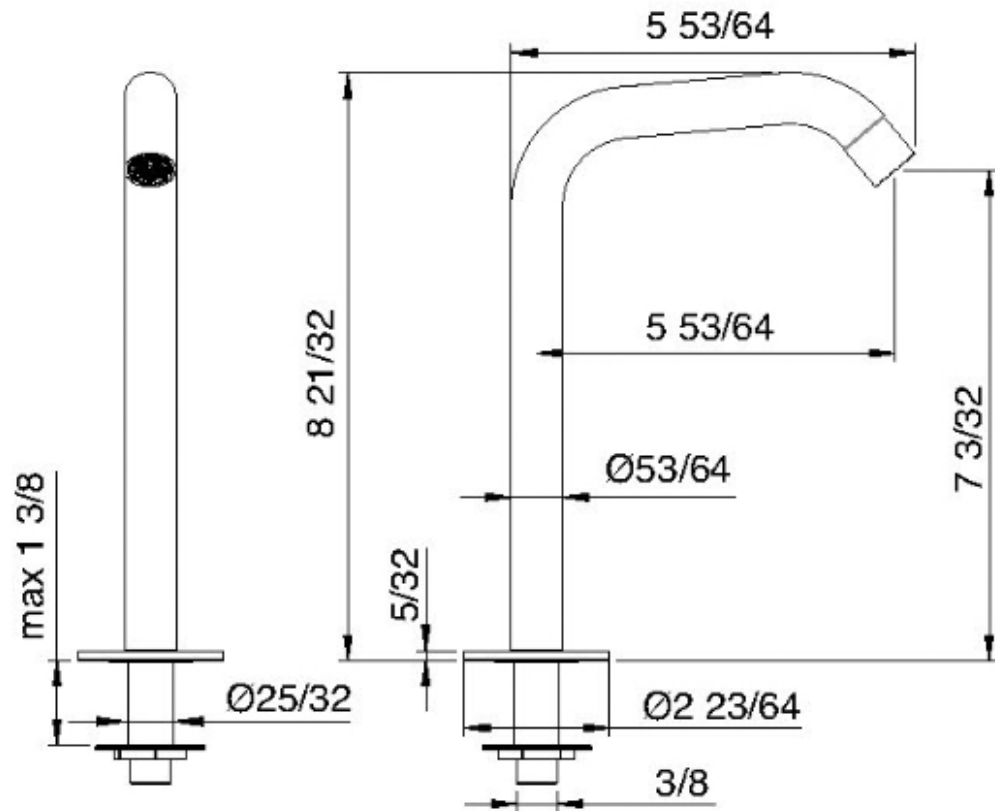

1310__20

Bocca lavabo da piano 180

FINITURE:

INOX SATINATO

treeemme RUBINETTERIE
instruments for water