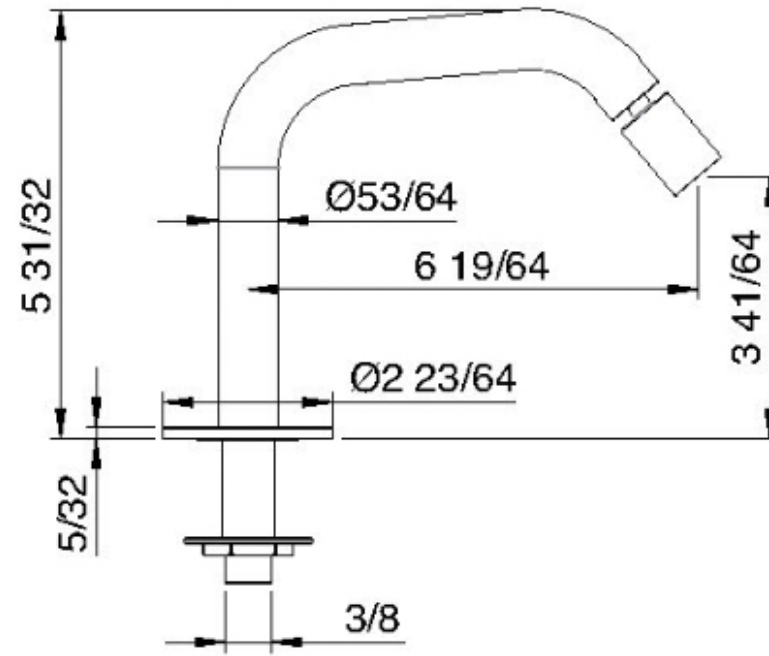

# 1320\_\_10

Bocca bidet

FINITURE:

INOX SATINATO

RUBINETTERIE  
**treemme**  
*instruments for water*