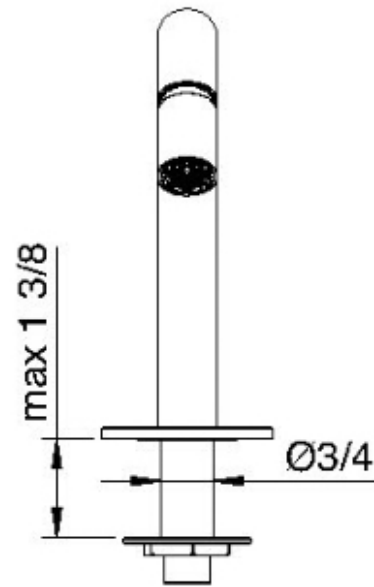

# 1320\_\_10

Bocca bidet

FINITURE:

INOX SATINATO

RUBINETTERIE  
**treemme**  
*instruments for water*