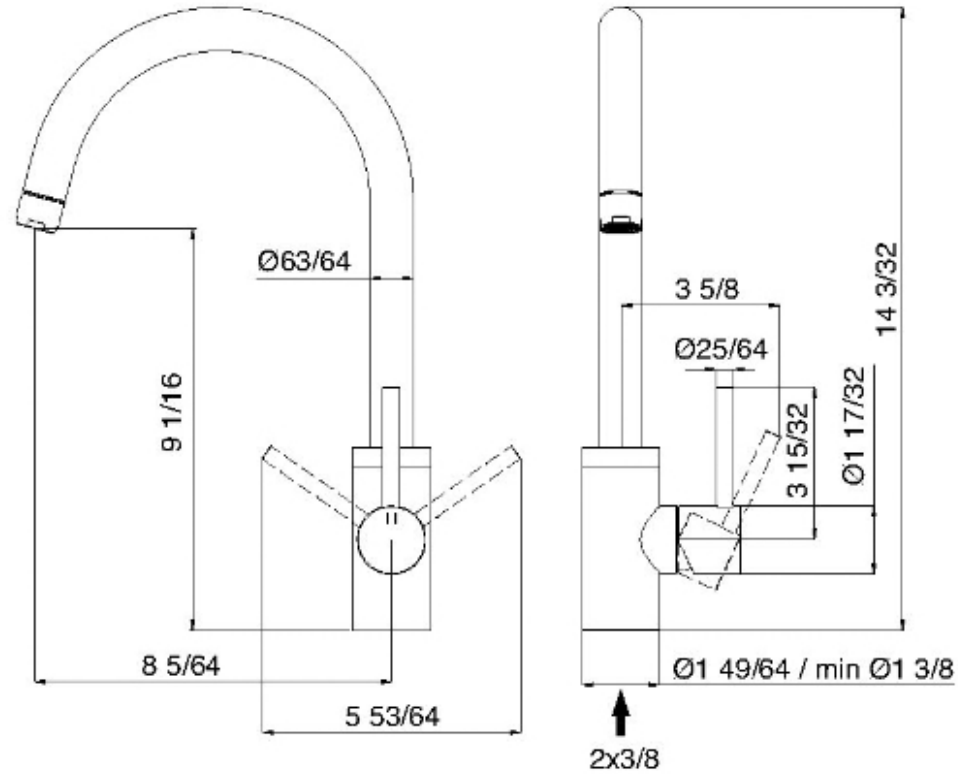

1334

Single-stream bar & kitchen faucet

FINITURE:

INOX SATINATO

RUBINETTERIE
treemme
instruments for water