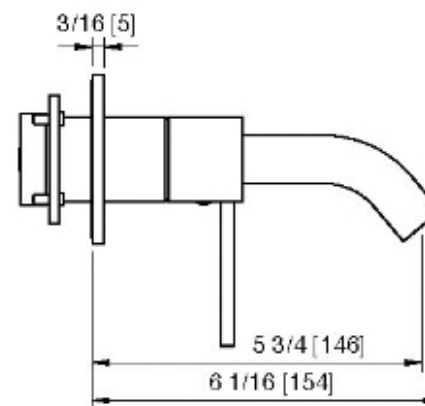

13C7__02

Miscelatore monocomando lavabo incasso 150

FINITURE:

INOX SATINATO

RUBINETTERIE
treemme
instruments for water