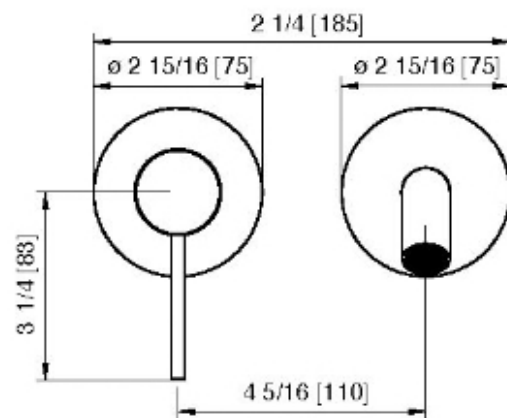

13C7__02

Miscelatore monocomando lavabo incasso 150

FINITURE:

INOX SATINATO

RUBINETTERIE
treemme
instruments for water