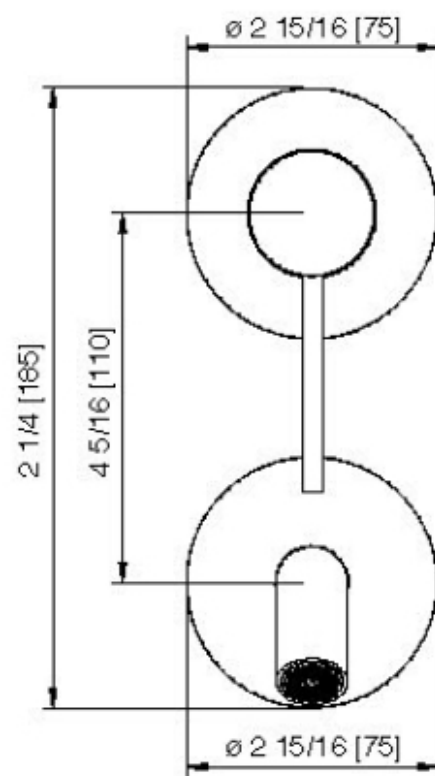

13D2__01

Miscelatore monocomando lavabo incasso 150

FINITURE:

INOX SATINATO

RUBINETTERIE
treemme
instruments for water