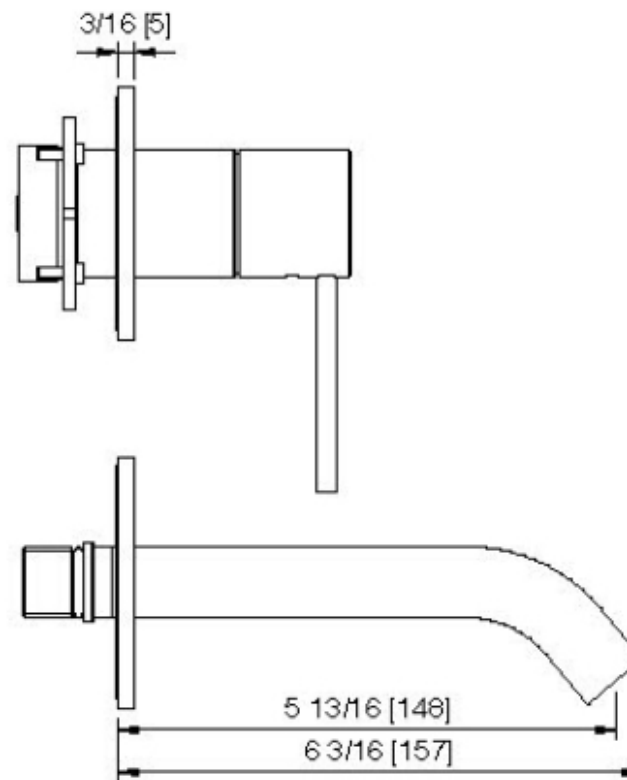

13D2__01

Miscelatore monocomando lavabo incasso 150

FINITURE:

INOX SATINATO

RUBINETTERIE
treemme
instruments for water