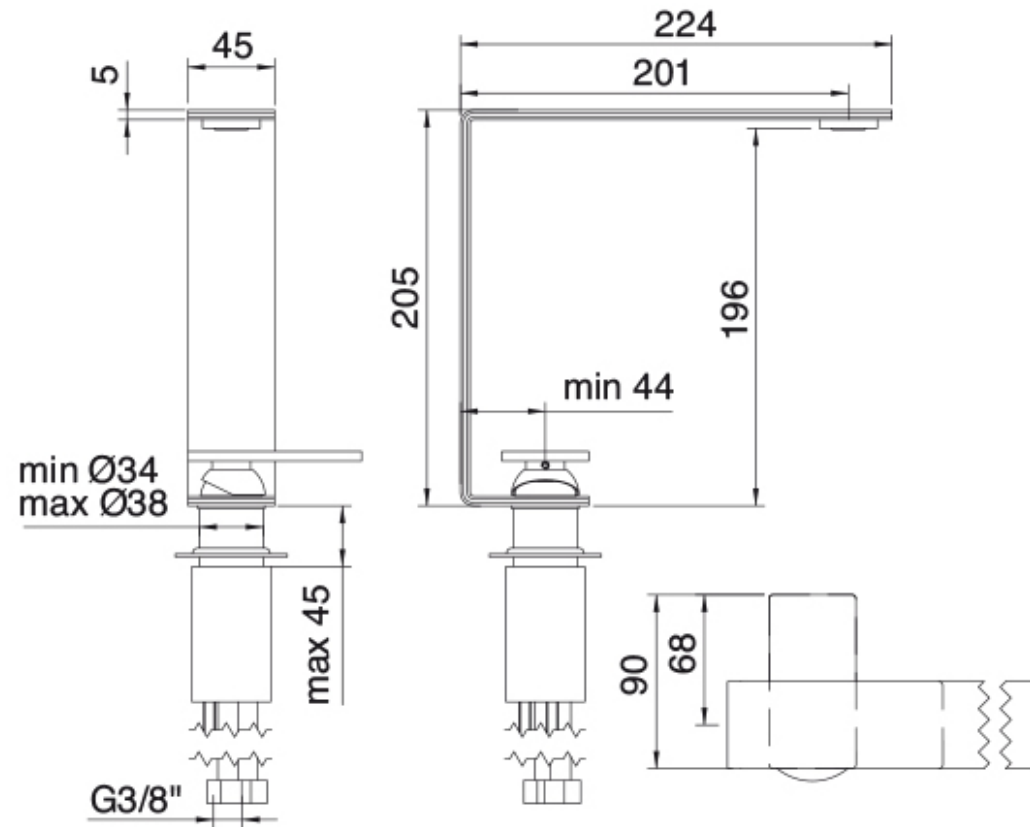

2818__5M

Miscelatore monocomando lavabo 196

FINITURE:

INOX SATINATO

treeemme RUBINETTERIE
instruments for water