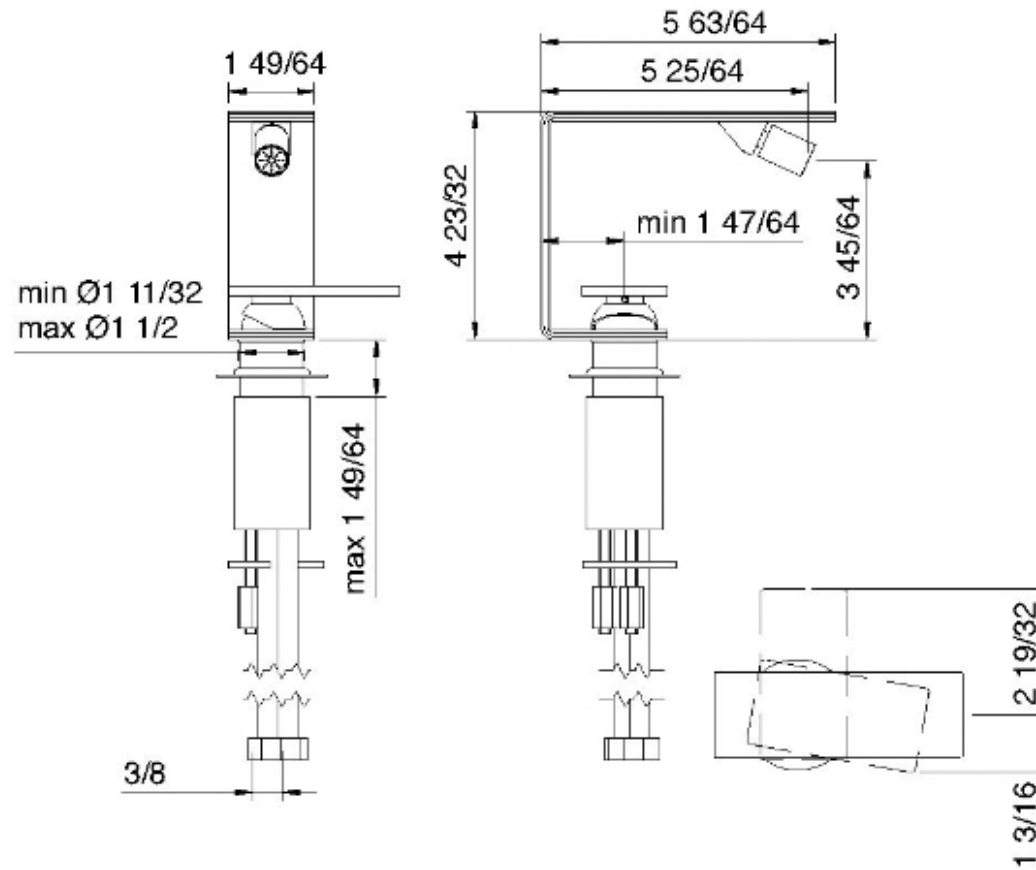

2822__5M

Miscelatore monocomando bidet 94

FINITURE:

INOX SATINATO

treeemme RUBINETTERIE
instruments for water