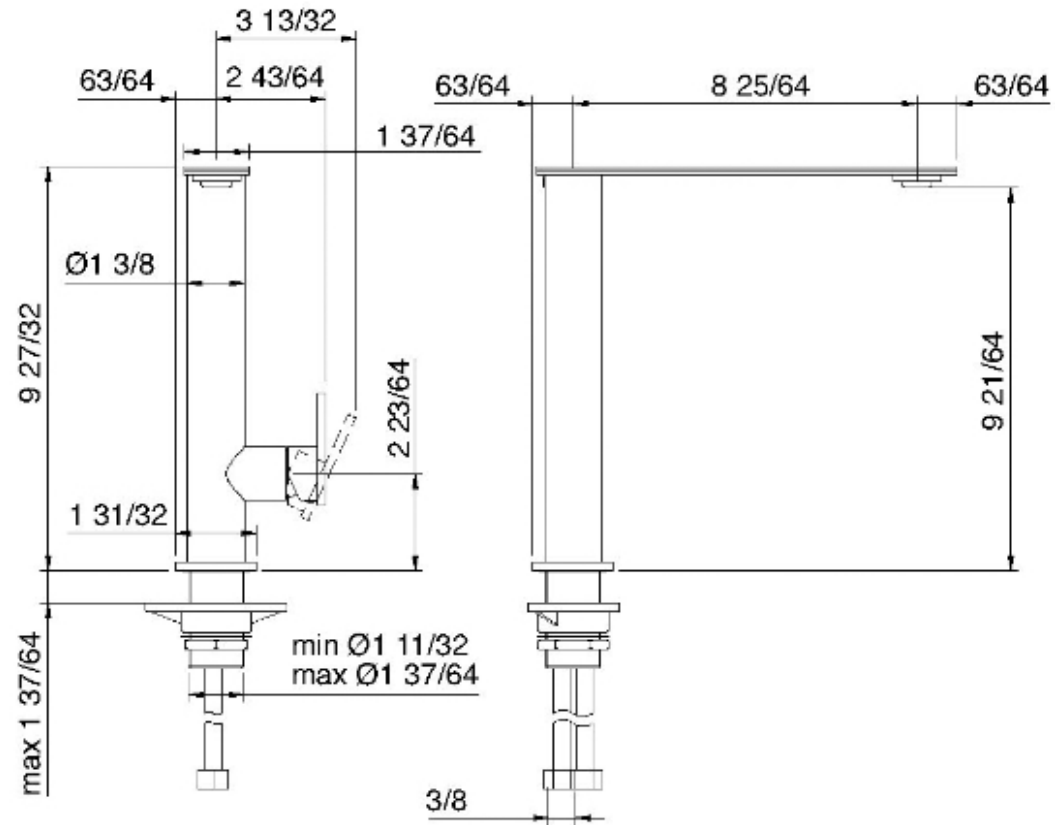

2831

Single stream mode bar & kitchen faucet

FINITURE:

INOX SATINATO

RUBINETTERIE
treemme
instruments for water