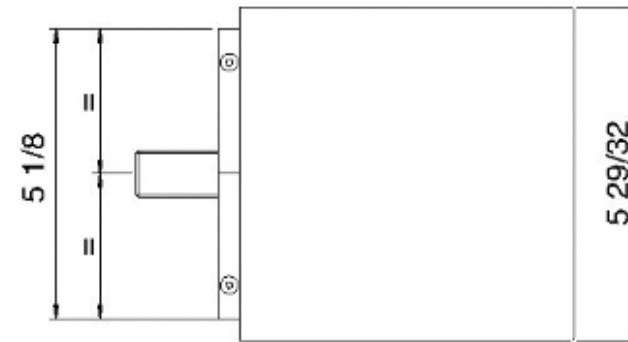

2847__21

Cascata a parete

FINITURE:

INOX SATINATO

tree^{RUBINETTERIE}**emme**
instruments for water