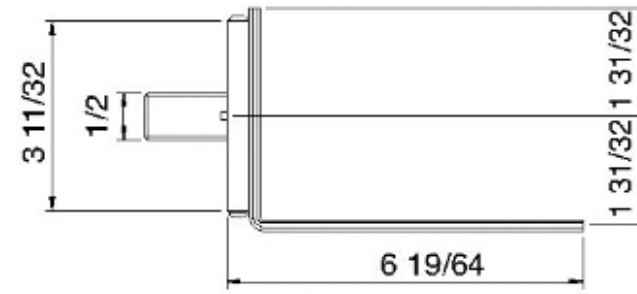

2847__21

Cascata a parete

FINITURE:

INOX SATINATO

tree^{RUBINETTERIE}**emme**
instruments for water