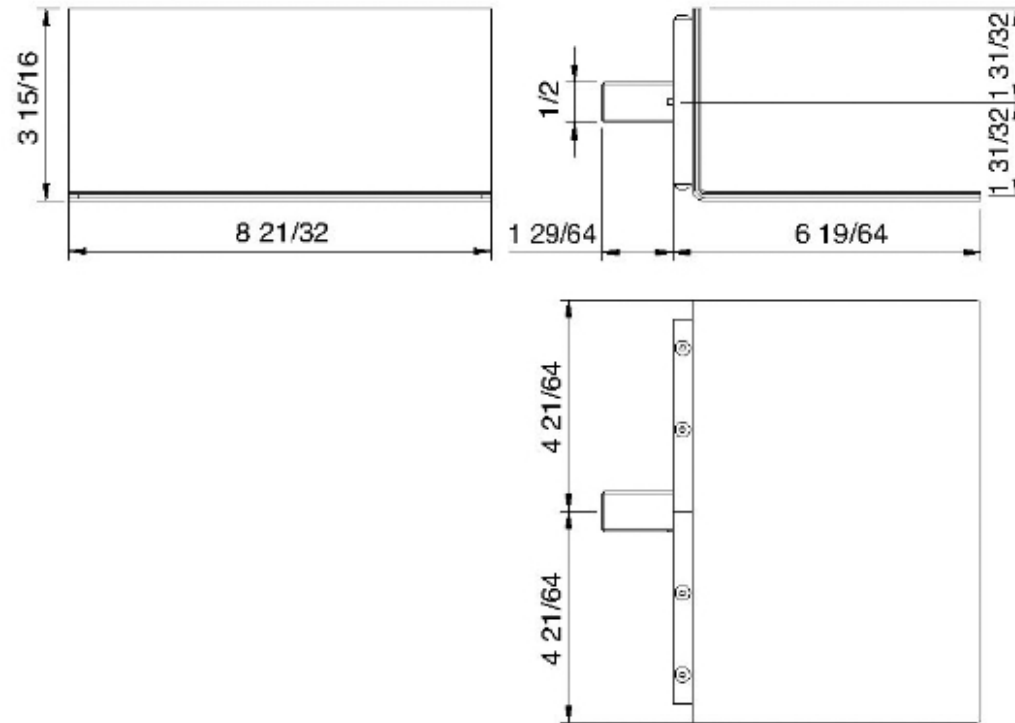

2847__22

Cascata a parete

FINITURE:

INOX SATINATO

tree^{RUBINETTERIE}**emme**
instruments for water