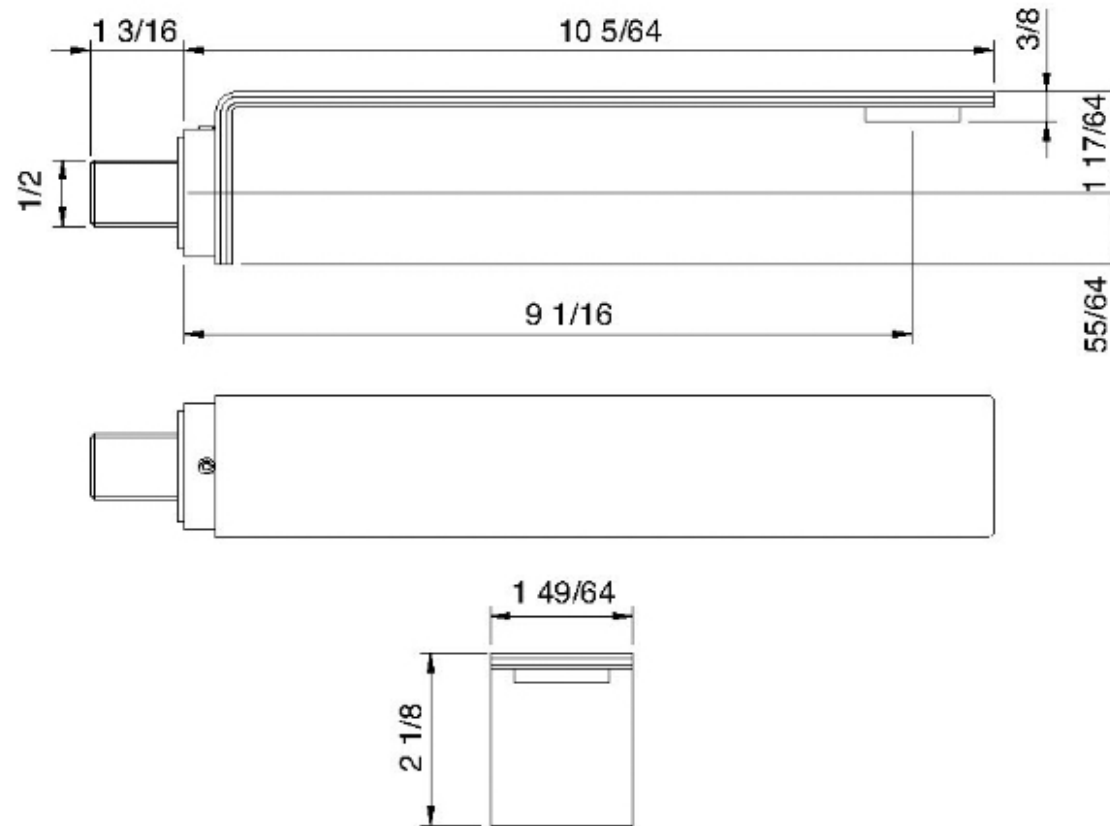

2861

Bocca a muro 230

FINITURE:

INOX SATINATO

treeemme RUBINETTERIE
instruments for water