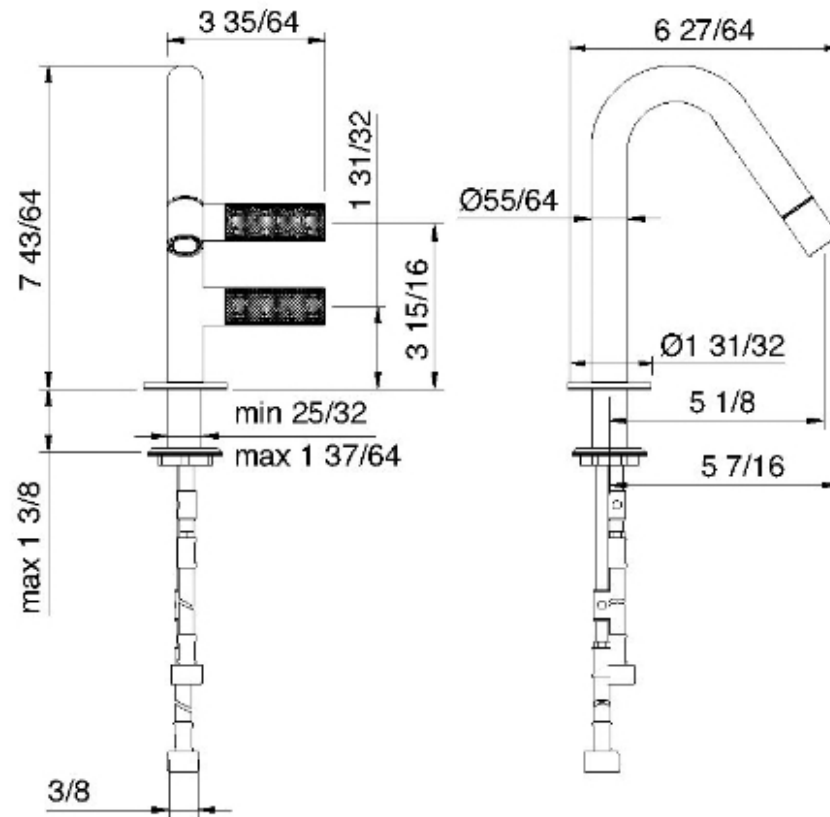

3024

Monoforo bidet

FINITURE:

INOX SATINATO

RUBINETTERIE
treemme
instruments for water