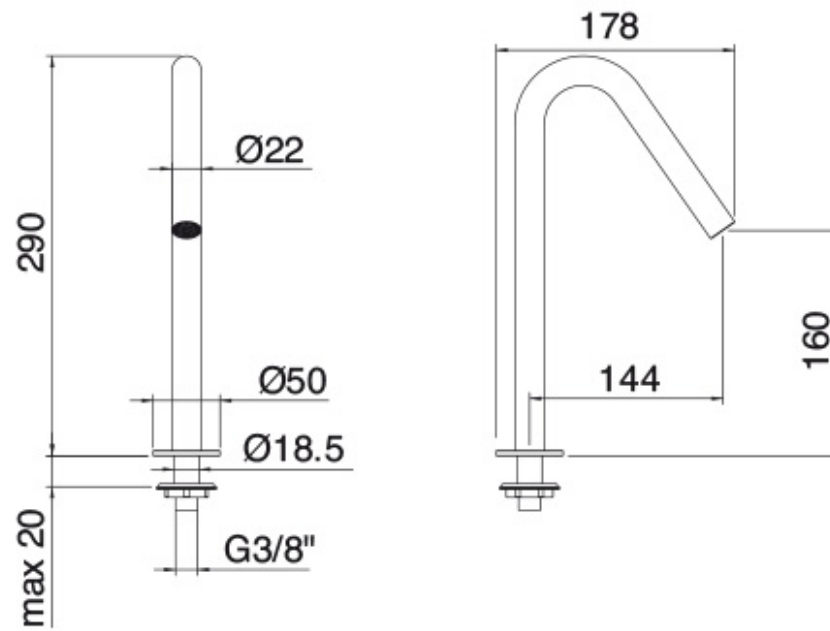

# 6011\_01

Bocca lavabo da piano 160

FINITURE:

INOX SATINATO

**treeemme** RUBINETTERIE  
*instruments for water*