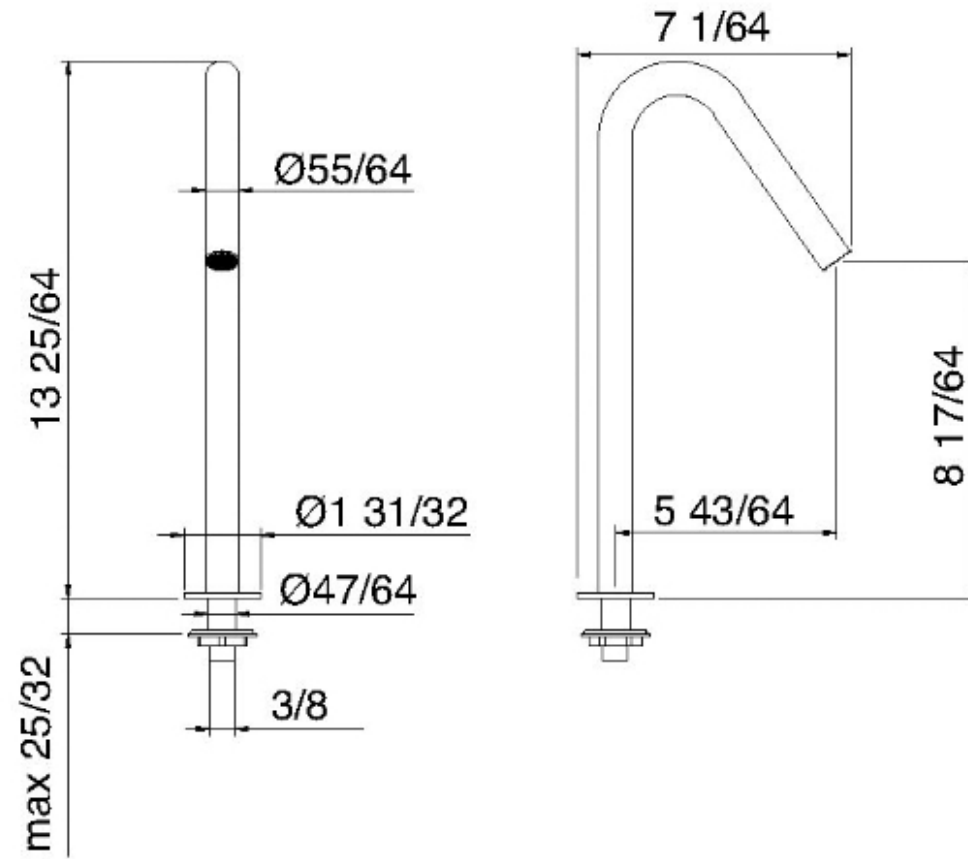

6054__01

Bocca lavabo da piano 210

FINITURE:

INOX SATINATO

treeemme RUBINETTERIE
instruments for water