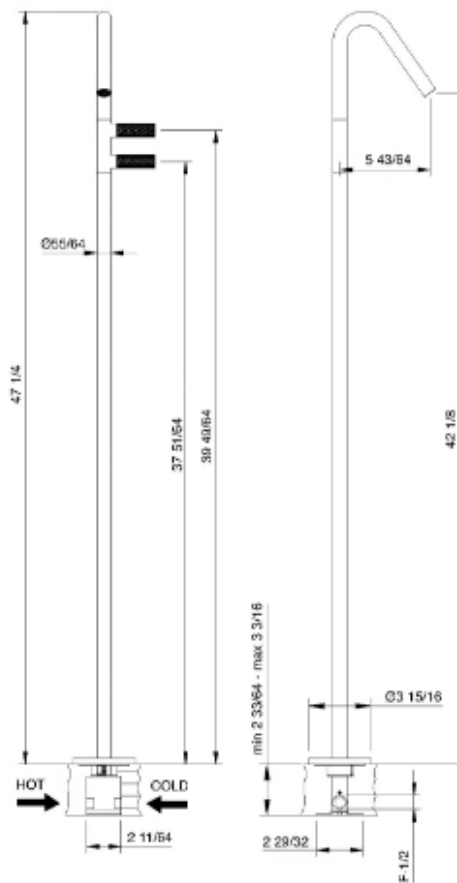

6082__01

Miscelatore lavabo da terra

FINITURE:

INOX SATINATO

RUBINETTERIE
treemme
instruments for water