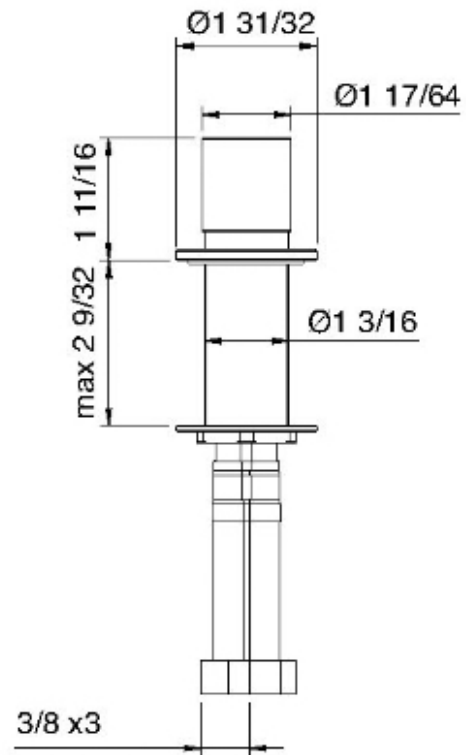

AA6006__04

Monocomando remoto da piano per lavabo

FINITURE:

INOX SATINATO

tremme RUBINETTERIE
instruments for water