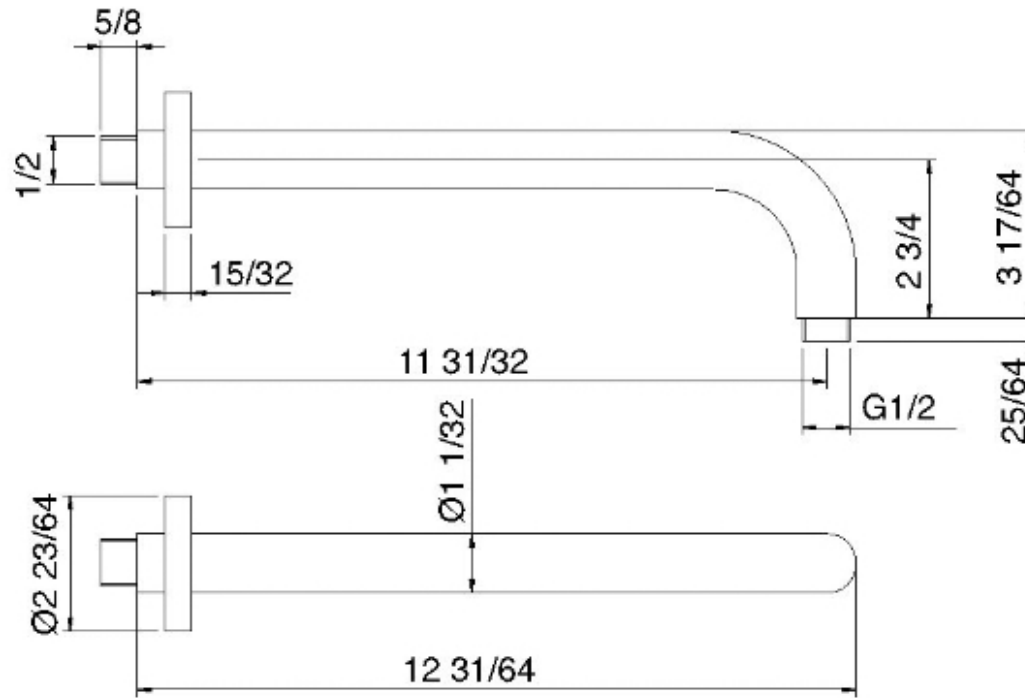

# RTBR343

Braccio doccia 300 mm

FINITURE:

INOX SATINATO

**treeemme** RUBINETTERIE  
*instruments for water*