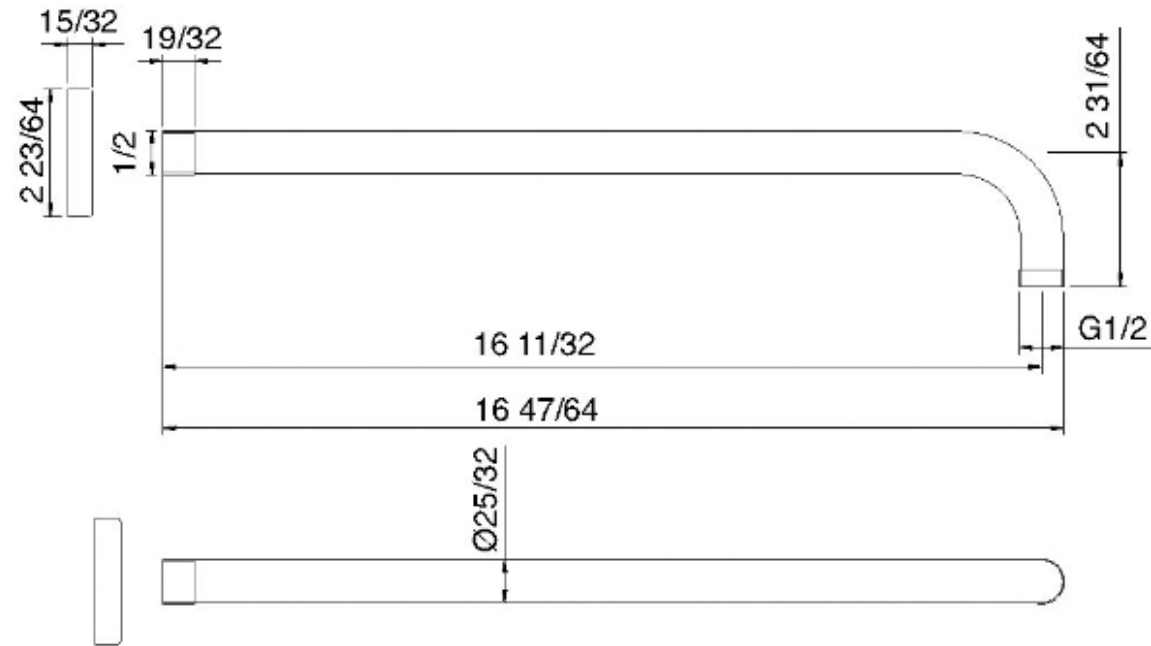

RTBR344

Braccio doccia 400 mm

FINITURE:

INOX SATINATO

treeemme RUBINETTERIE
instruments for water