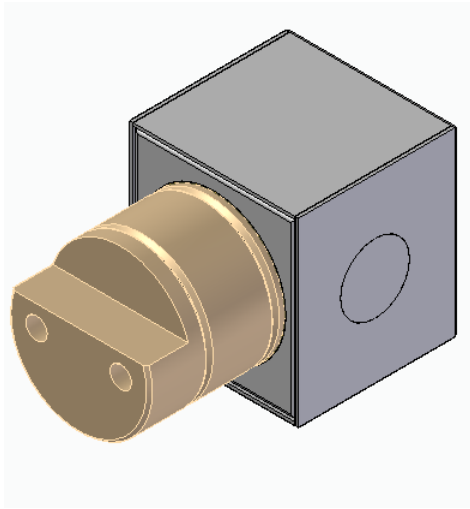

EN

It is suggested to purge the inlet tubes before to install the product

SP

Enjaguar con mucha atención los tubos de alimentación antes de conectar el producto

EXTERNAL PARTS

CONCEALED PARTS

IMIS00313

CODE ART. IT1395ISZZZ_102

MIX - Direction Flow
Direzione flusso acqua MIX

DETTAGLIO A

MAX - 70CM

RUBINETTERIE
treemme
instruments for water