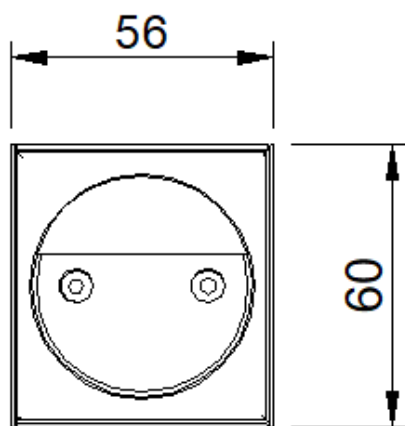

EN

It is suggested to purge the inlet tubes before to install the product

SP

Enjaguar con mucha atención los tubos de alimentación antes de conectar el producto

EXTERNAL PARTS

CONCEALED PARTS

IMIS00313

CODE ART. IT1395ISZZZ_102

MIX - Direction Flow
Direzione flusso acqua MIX

DETTAGLIO A

MAX - 70CM

RUBINETTERIE
treemme
instruments for water