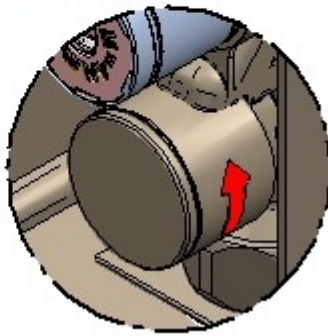

EN

It is suggested to purge the inlet tubes before to install the product

SP

Enjaguar con mucha atención los tubos de alimentación antes de conectar el producto

EXTERNAL PARTS

CONCEALED PARTS

IMIS00313

CODE ART. IT1395ISZZZ_102

MIX - Direction Flow
Direzione flusso acqua MIX

DETTAGLIO A

MAX - 70CM

RUBINETTERIE
treemme
instruments for water