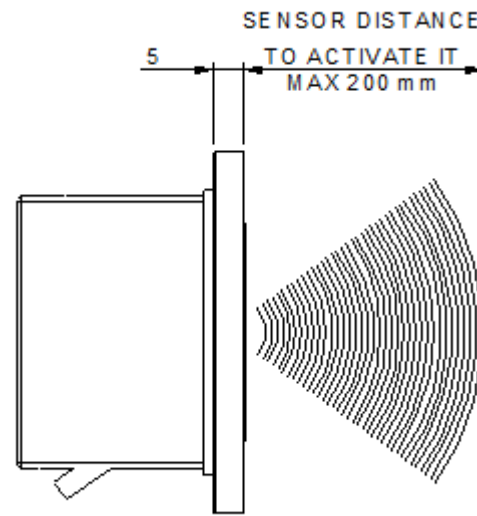

EN

It is suggested to purge the inlet tubes before to install the product

SP

Enjaguar con mucha atención los tubos de alimentación antes de conectar el producto

EXTERNAL PARTS

CONCEALED PARTS

IMIS00313

CODE ART. IT1395ISZZZ_102

MIX - Direction Flow
Direzione flusso acqua MIX

DETTAGLIO A

MAX - 70CM

RUBINETTERIE
treemme
instruments for water