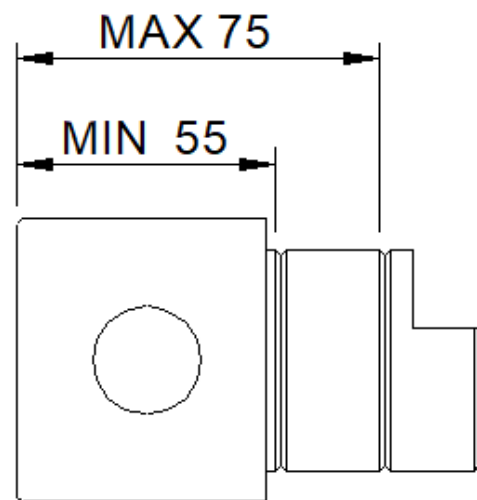

EN

It is suggested to purge the inlet tubes before to install the product

SP

Enjaguar con mucha atención los tubos de alimentación antes de conectar el producto

EXTERNAL PARTS

CONCEALED PARTS

IMIS00313

CODE ART. IT1395ISZZZ_102

MIX - Direction Flow
Direzione flusso acqua MIX

DETTAGLIO A

MAX - 70CM

RUBINETTERIE
treemme
instruments for water