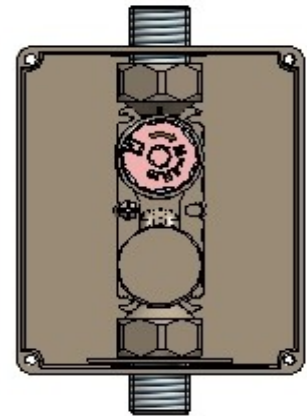

EN

It is suggested to purge the inlet tubes before to install the product

SP

Enjaguar con mucha atención los tubos de alimentación antes de conectar el producto

EXTERNAL PARTS

CONCEALED PARTS

IMIS00313

CODE ART. IT1395ISZZZ_102

MIX - Direction Flow
Direzione flusso acqua MIX

DETTAGLIO A

MAX - 70CM

RUBINETTERIE
treemme
instruments for water