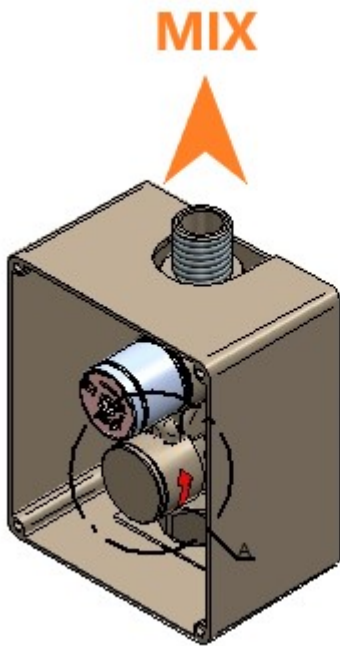

EN

It is suggested to purge the inlet tubes before to install the product

SP

Enjaguar con mucha atención los tubos de alimentación antes de conectar el producto

EXTERNAL PARTS

CONCEALED PARTS

IMIS00313

CODE ART. IT1395ISZZZ_102

MIX - Direction Flow
Direzione flusso acqua MIX

DETTAGLIO A

MAX - 70CM

RUBINETTERIE
treemme
instruments for water